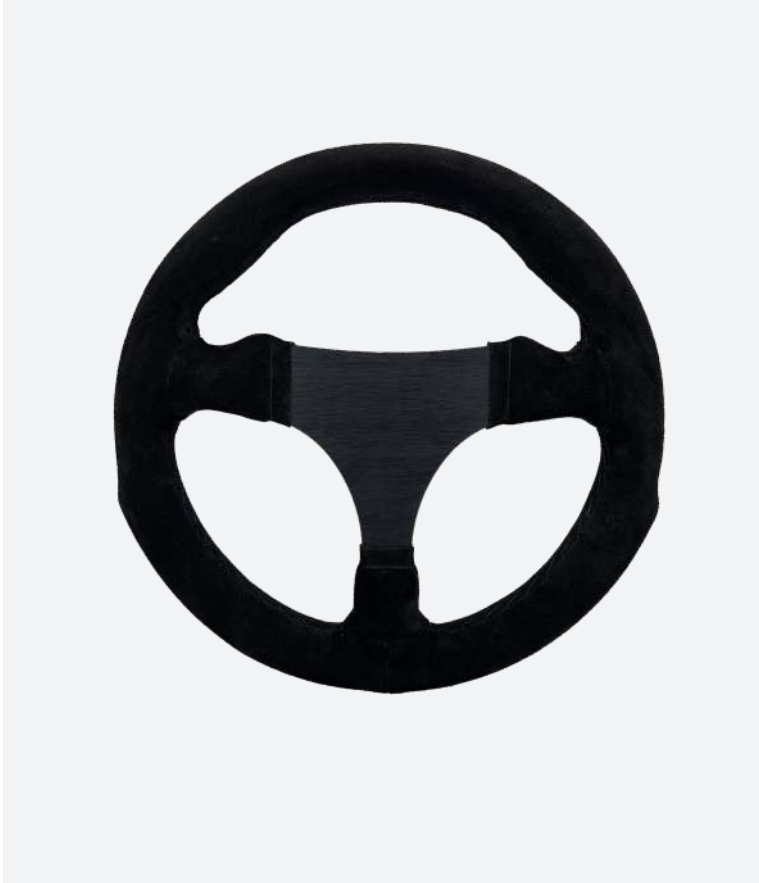

MATERIALE
MATERIAL

Pelle
scamosciata
Suede

RAZZE
SPOKE

Nero
Black

CUCITURA
STITCHING

Incrociata Nero
Crossed Black

MIRINO
CENTER STRIPE

-
-

Versioni disponibili / Available variants

CODICE CODE	DIAMETRO DIAMETER	PROFONDITÀ DEPTH
VR-CAM.270.N	270 mm	Piatto - <i>Flat</i>